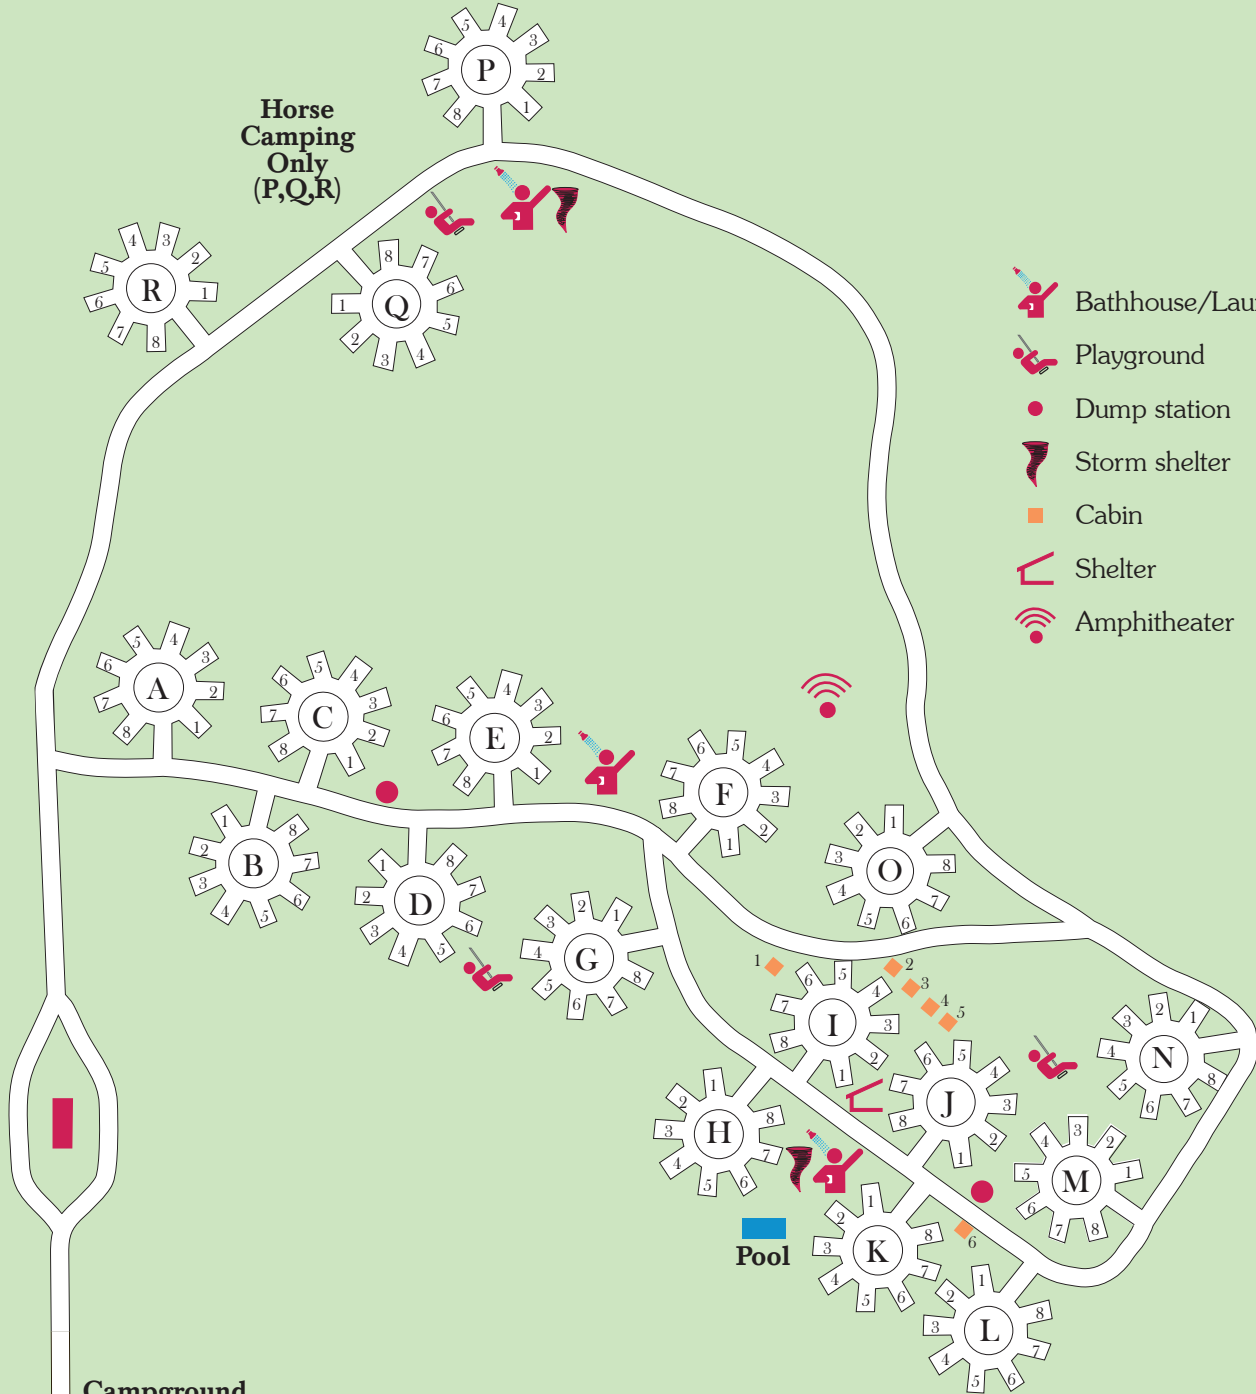

DALE HOLLOW LAKE STATE RESORT PARK CAMPGROUND

KENTUCKY STATE PARKS
"the nation's finest"

Horse
Camping
Only
(P,Q,R)

- Bathhouse/Laundry
- Playground
- Dump station
- Storm shelter
- Cabin
- Shelter
- Amphitheater

Campground
Registration
and Store

Miniature
Golf

Golf Course &
Park Exit

Lodge &
Marina

Pool

Campground-Seasonal
Contact us for hours
(800) 325-2282
Check-out by 1pm
Central Time